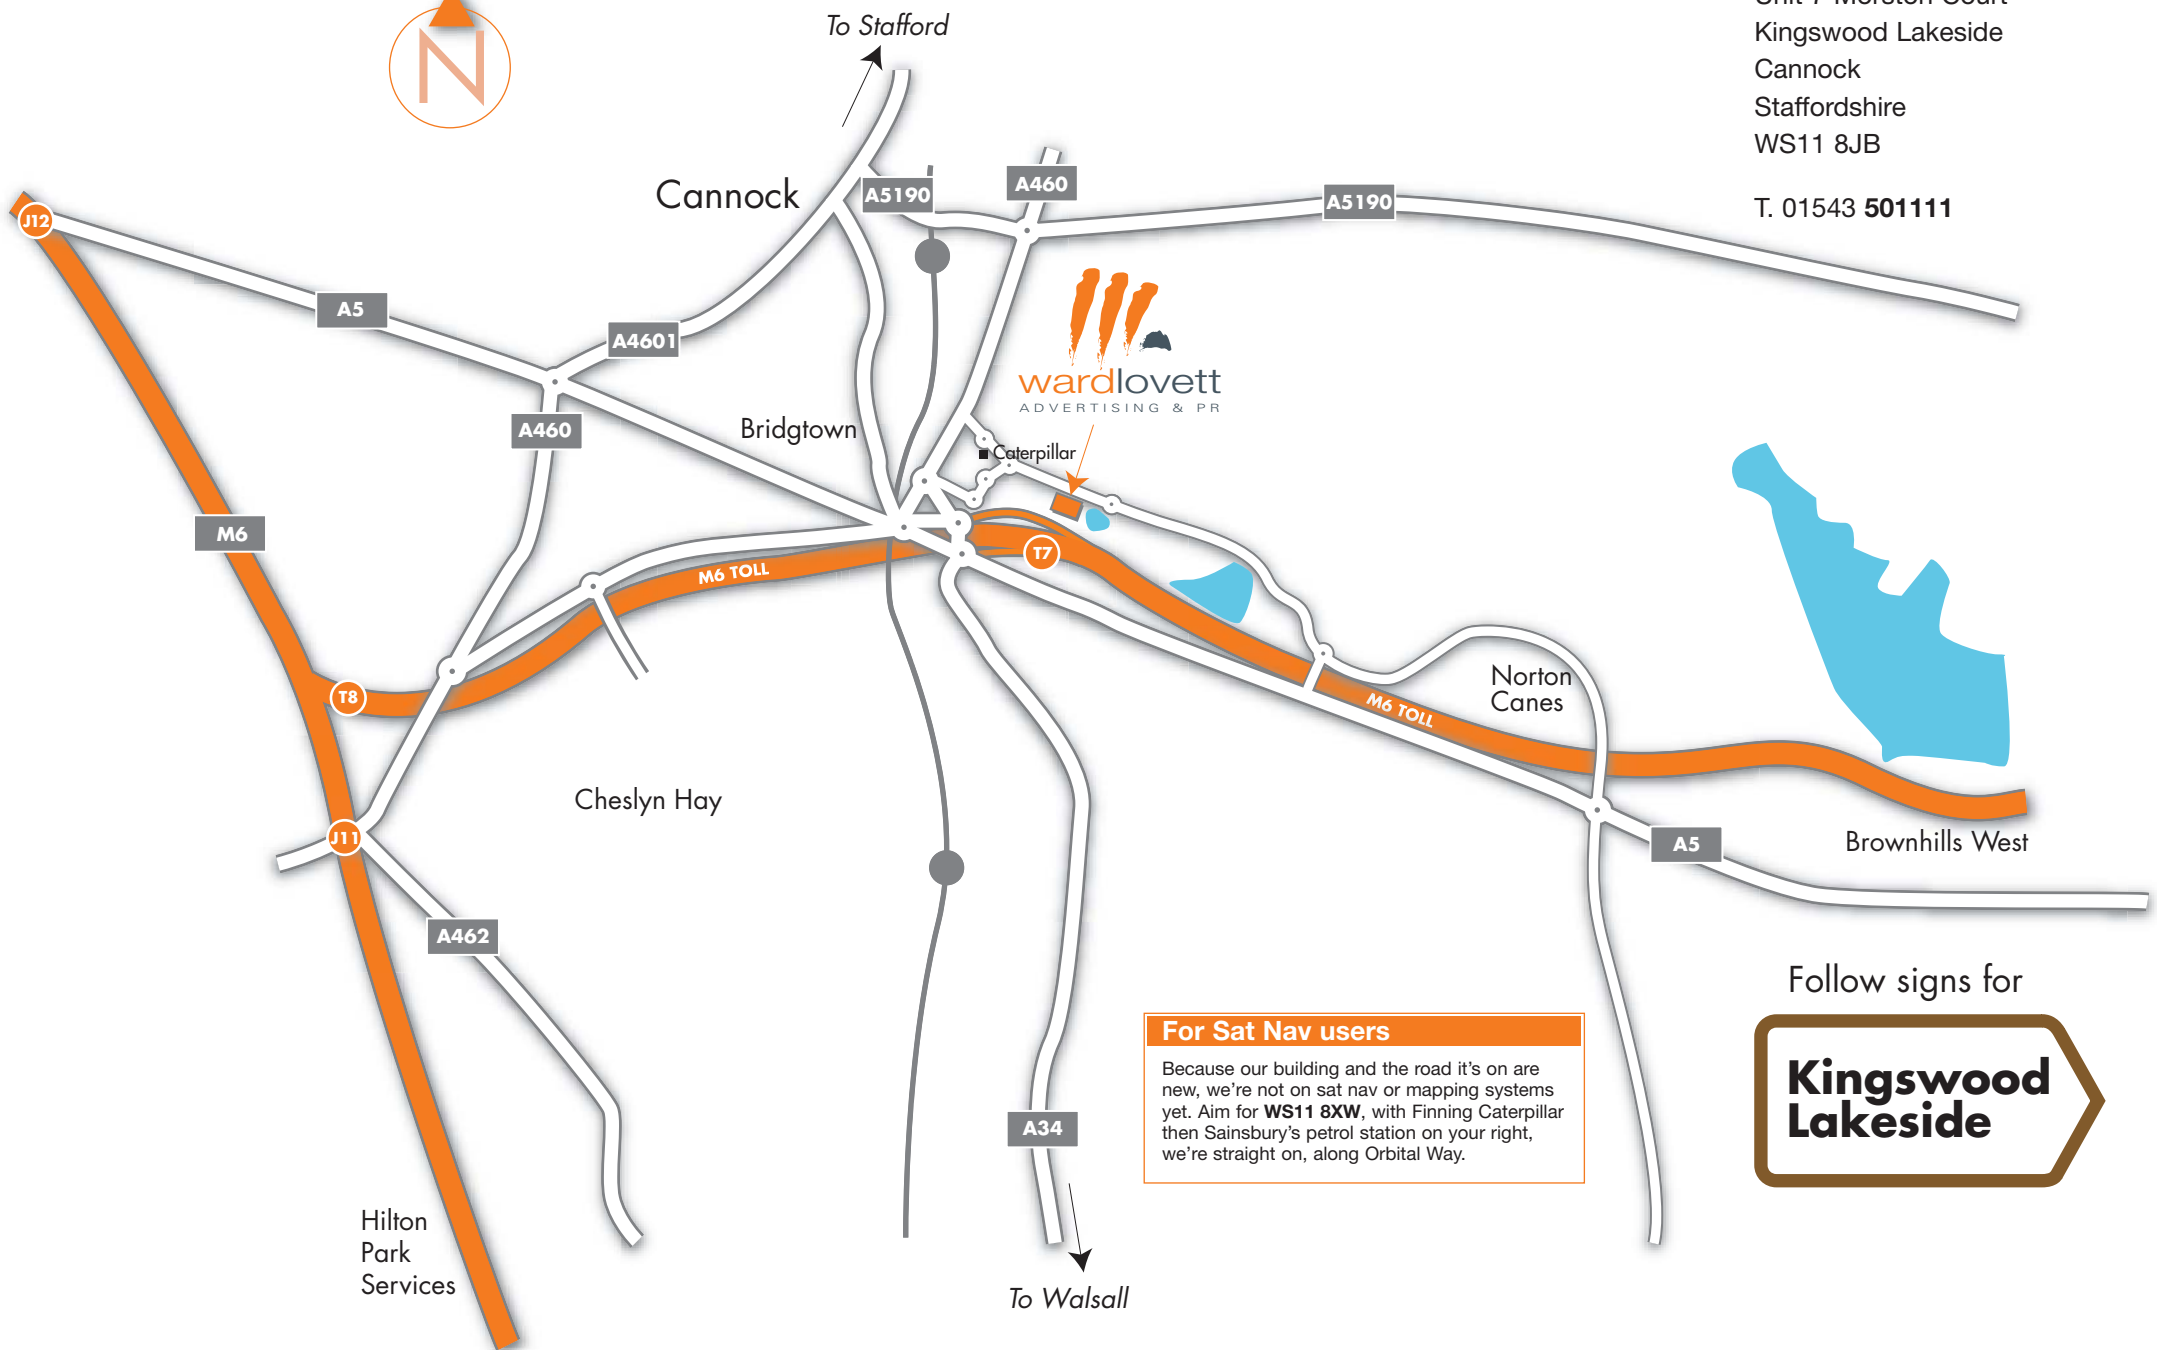

Unit 7 Morston Court
Kingswood Lakeside
Cannock
Staffordshire
WS11 8JB

T. 01543 501111

Caterpillar

For Sat Nav users
Because our building and the road it's on are new, we're not on sat nav or mapping systems yet. Aim for **WS11 8XW**, with Finning Caterpillar then Sainsbury's petrol station on your right, we're straight on, along Orbital Way.

Follow signs for
Kingswood Lakeside

Hilton Park Services

To Walsall

To Stafford